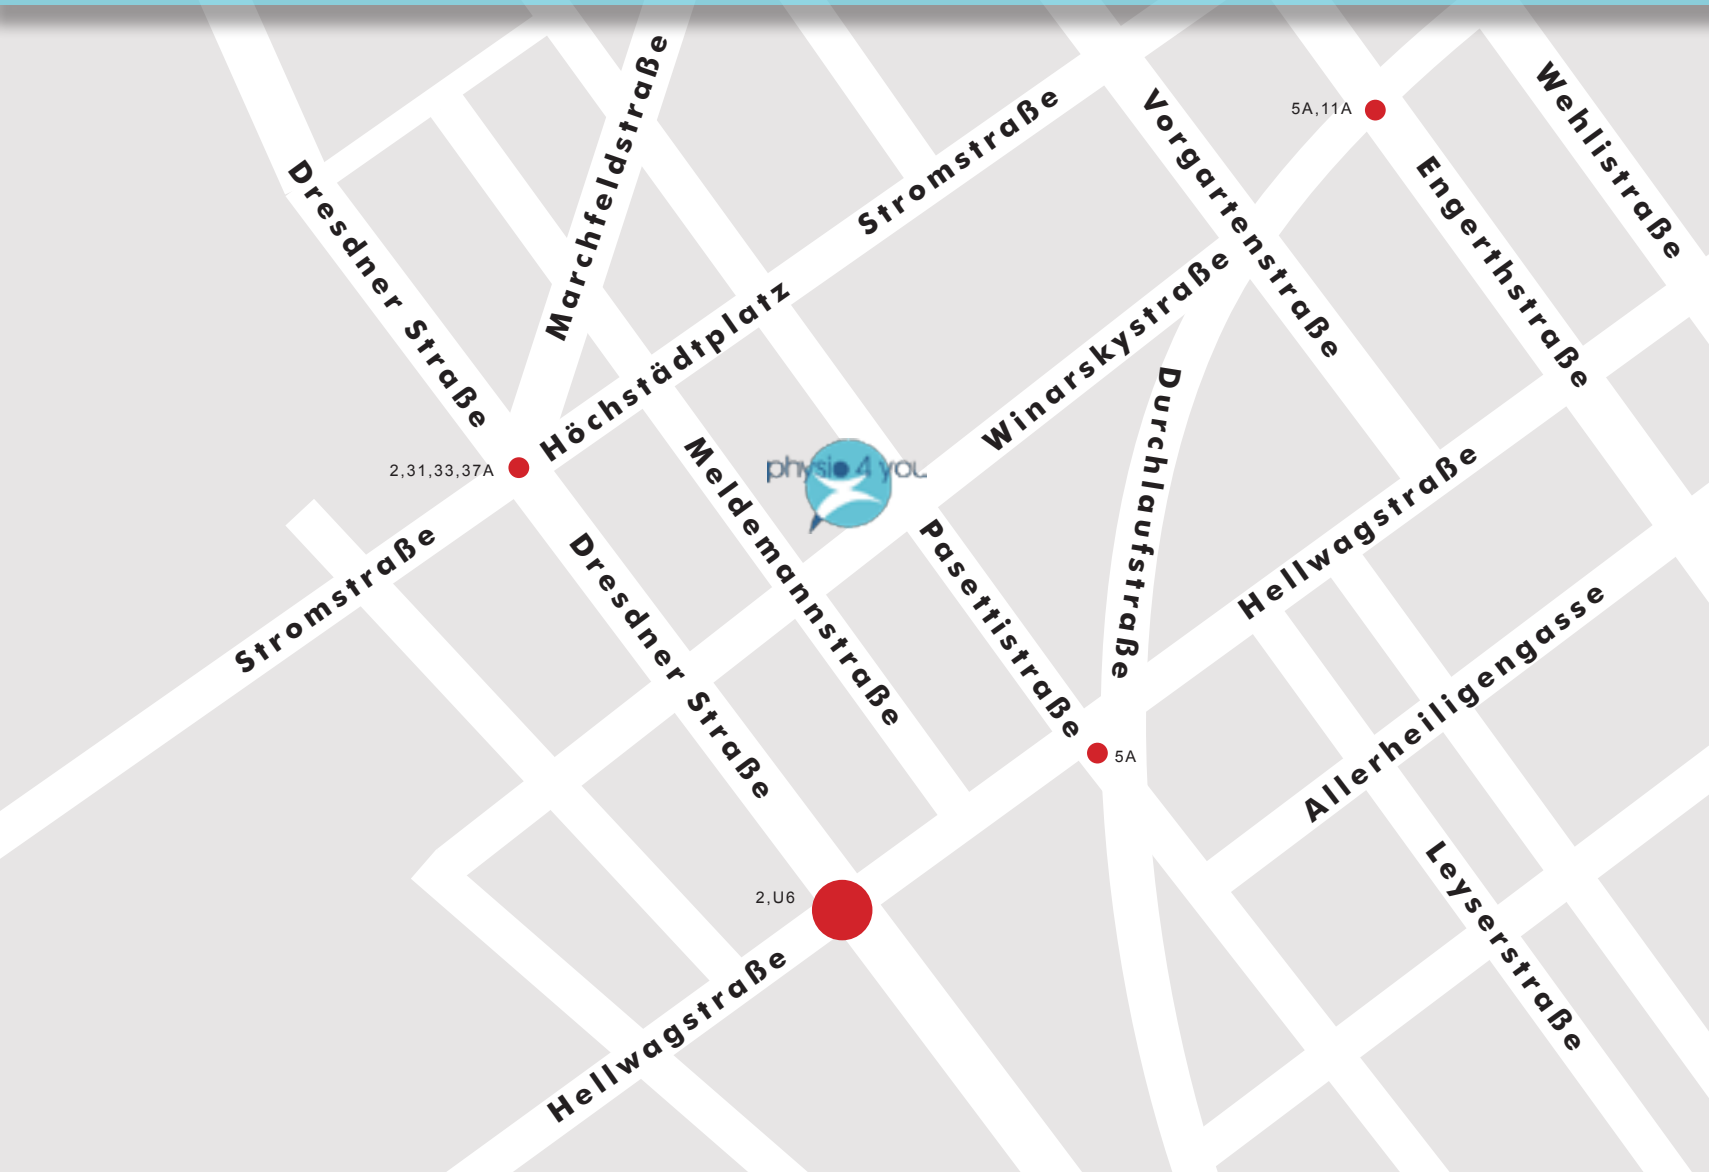

Seniorenschlössl Brigittenau
Winarskystraße 13, 1200 Wien

2,31,33,37A

physio4you

5A,11A

5A

2,U6